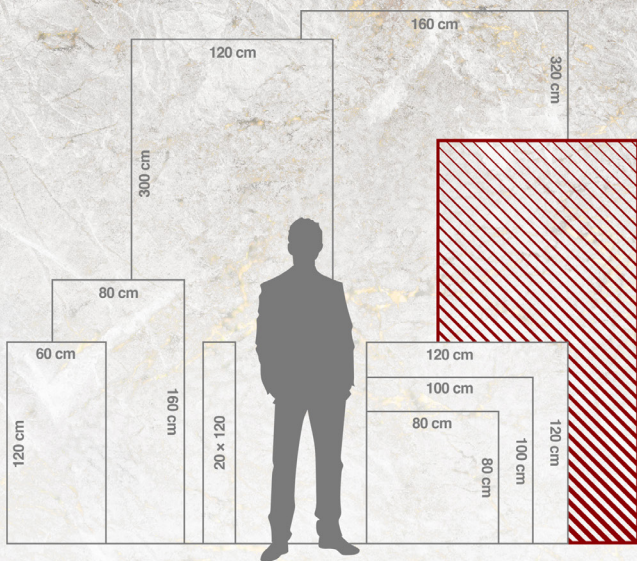

PORCELAIN

POLISHED

RANDOM
FACE

LOW
TRAFFIC

WALL

FLOOR

INDOOR