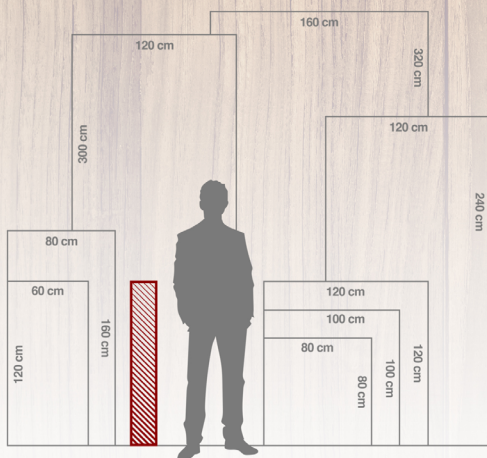

PORCELAIN

MATT

RANDOM
FACE

LOW
TRAFFIC

FLOOR

INDOOR