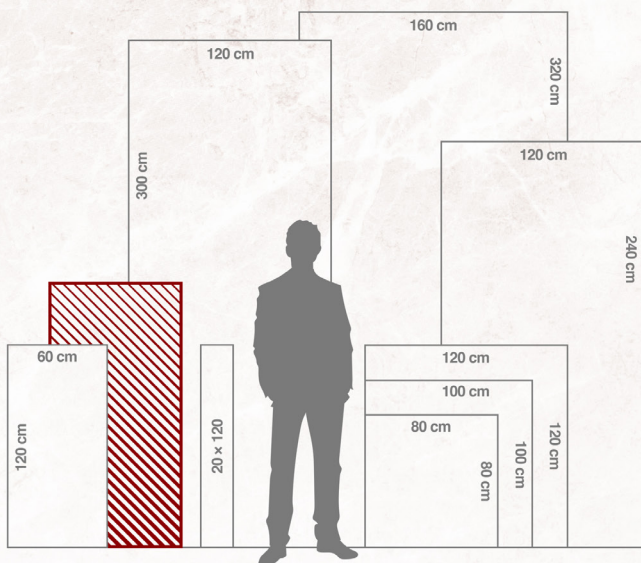

PORCELAIN

POLISHED

MATT

RANDOM
FACE

LOW
TRAFFIC

WALL

FLOOR

INDOOR