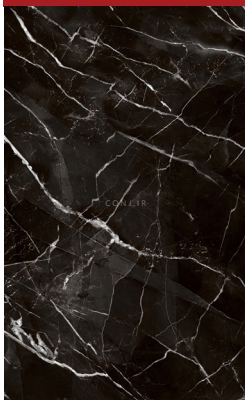

PS8512P

80 × 160

Porcelain

Polished

1 ps / 1.28 m²