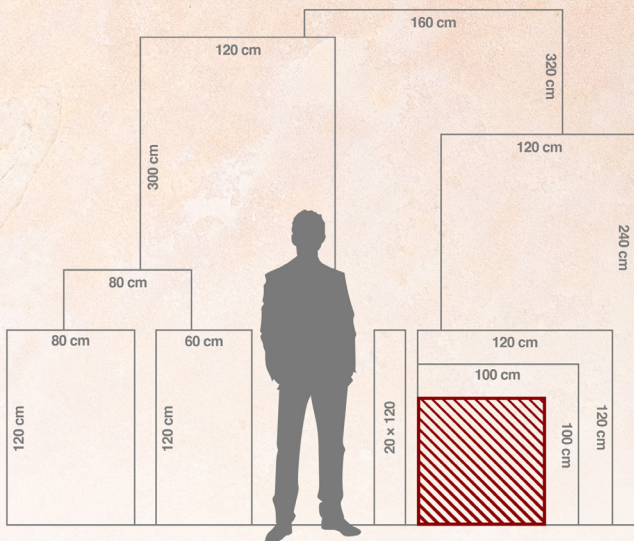

PORCELAIN

POLISHED

MATT

RANDOM
FACE

LOW
TRAFFIC

FLOOR

INDOOR